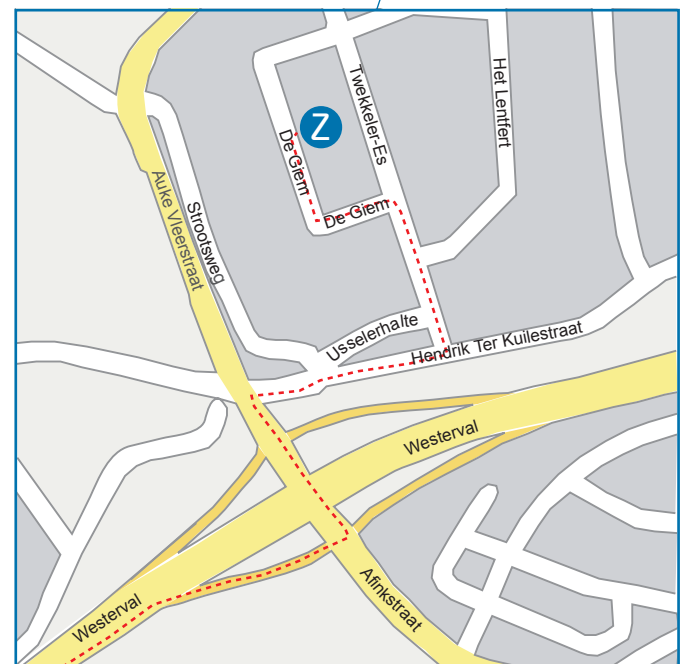

Route to Zeton

PILOT PLANT TECHNOLOGY

Zeton B.V.
Pantheon 30, 7521 PR Enschede
The Netherlands
tel. +31 (0)53 428 41 00
fax. +31 (0)53 428 41 99
www.zeton.com
info@zeton.nl

Coming by Train to Zeton:

There are regular connections from Schiphol to Hengelo (2 times per hour). From Hengelo you can take a taxi to Zeton. It will take approx. 2 hours and 15 minutes from Schiphol to Enschede.

Zeton B.V. - Location 'De Giem'
De Giem 14, 7547 SV Enschede
The Netherlands