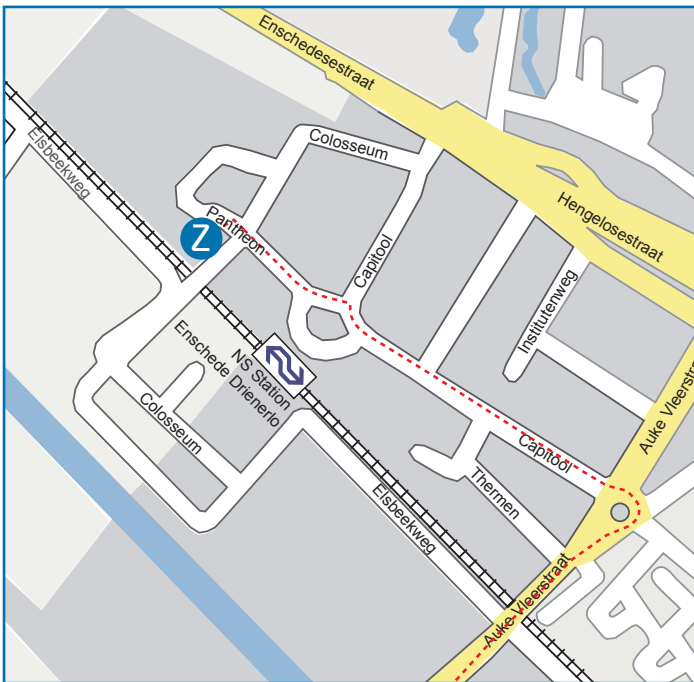

Route to Zeton

PILOT PLANT TECHNOLOGY

Zeton B.V.
Pantheon 30, 7521 PR Enschede
The Netherlands
tel. +31 (0)53 428 41 00
fax. +31 (0)53 428 41 99
www.zeton.com
info@zeton.nl

Coming by Train to Zeton:

There are regular connections from Schiphol to Hengelo (2 times per hour). From Hengelo you can take a taxi to Zeton. It will take approx. 2 hours and 15 minutes from Schiphol to Enschede.

Zeton B.V. - Location 'De Giem'
De Giem 14, 7547 SV Enschede
The Netherlands